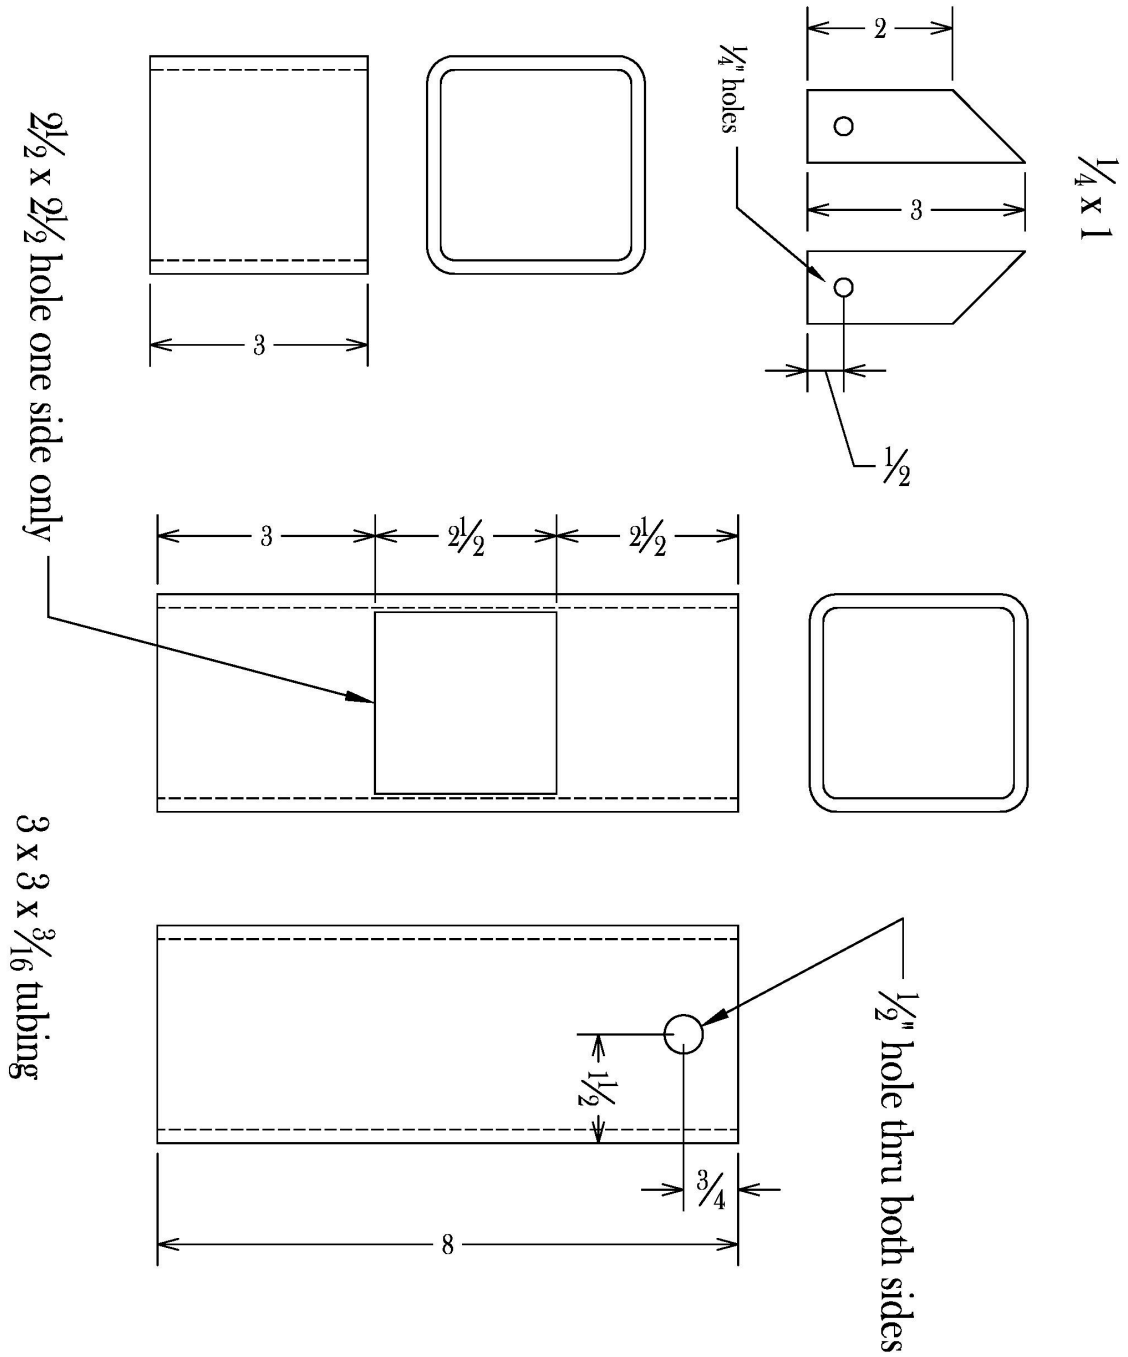

Downpipe

McLellan Blacksmithing
6961 Horseshoe Bar Road
Loomis, CA 95650
(916) 652-5790 Fax (916) 652-5784
www.McLellanBlacksmithing.com

CBA Firepot
address

Downpipe Parts		Sheet Number	000
Date	5-24-16	Revised	0-0-16
Scale	None	Drawn by	John McLellan