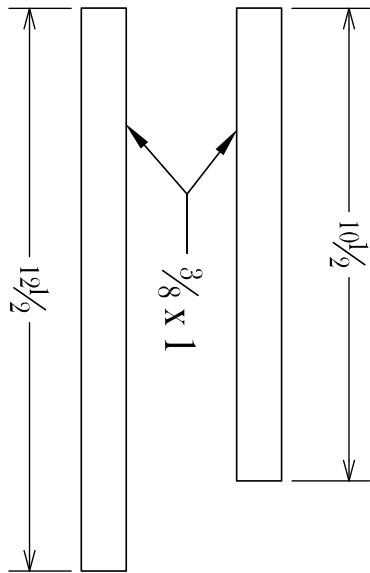

Firepot

McLellan Blacksmithing
6961 Horseshoe Bar Road
Loomis, CA 95650
(916) 652-5790 Fax (916) 652-5784
www.McLellanBlacksmithing.com

CBA Firepot
address

Firepot Parts		Sheet Number	000
Date	5-24-16	Revised	0-0-16
Scale	None	Drawn by	John McLellan