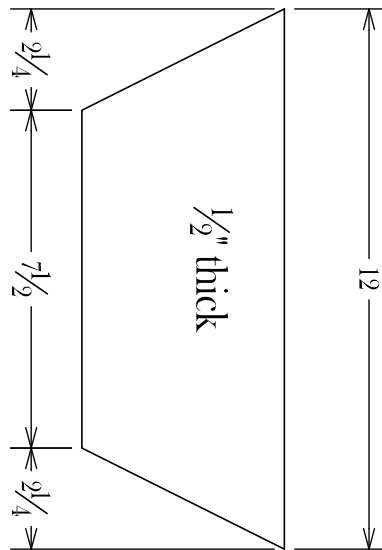

Firepot

McLellan Blacksmithing
6961 Horseshoe Bar Road
Loomis, CA 95650
(916) 652-5790 Fax (916) 652-5784
www.McLellanBlacksmithing.com

CBA Firepot
address

Firepot Parts		Sheet Number	000
Date	5-24-16	Revised	0-0-16
Scale	None	Drawn by	John McLellan