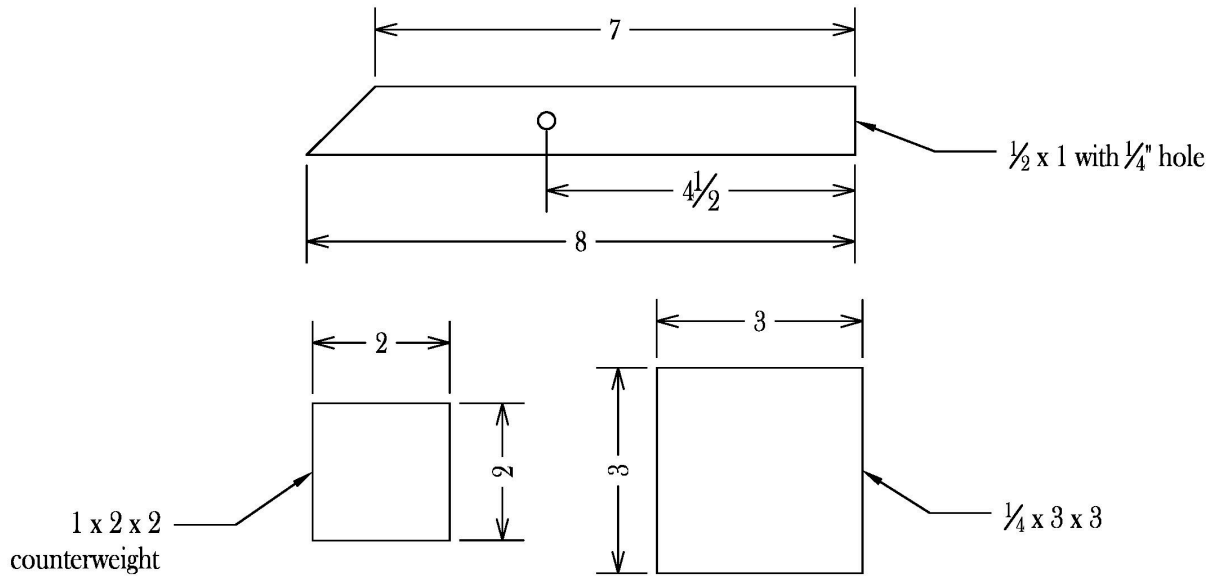

Dump Gate

McLellan Blacksmithing
6961 Horseshoe Bar Road
Loomis, CA 95650
(916) 652-5790 Fax (916) 652-5784
www.McLellanBlacksmithing.com

CBA Firepot
address

Dump Gate		Sheet Number	000
Date	5-24-16	Revised	0-0-16
Scale	None	Drawn by	John McLellan