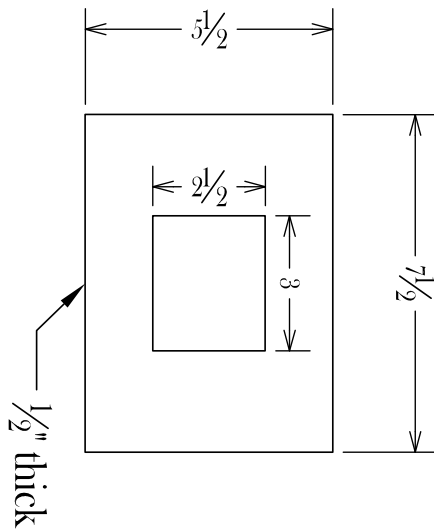

Firepot

McLellan Blacksmithing
6961 Horseshoe Bar Road
Loomis, CA 95650
(916) 652-5790 Fax (916) 652-5784
www.McLellanBlacksmithing.com

CBA Firepot
address

Firepot Parts		Sheet Number	000
Date	5-24-16	Revised	0-0-16
Scale	None	Drawn by	John McLellan