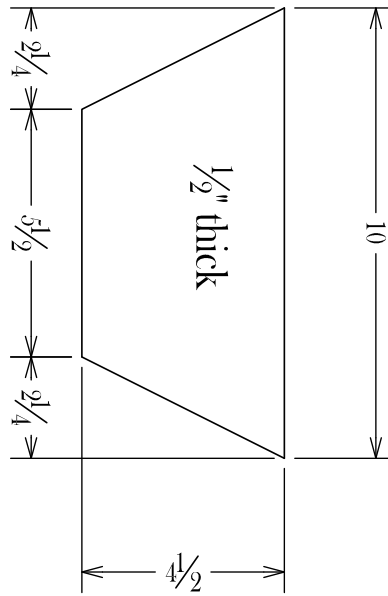

Firepot

McLellan Blacksmithing
6961 Horseshoe Bar Road
Loomis, CA 95650
(916) 652-5790 Fax (916) 652-5784
www.McLellanBlacksmithing.com

CBA Firepot
address

Firepot Parts		Sheet Number	000
Date	5-24-16	Revised	0-0-16
Scale	None	Drawn by	John McLellan