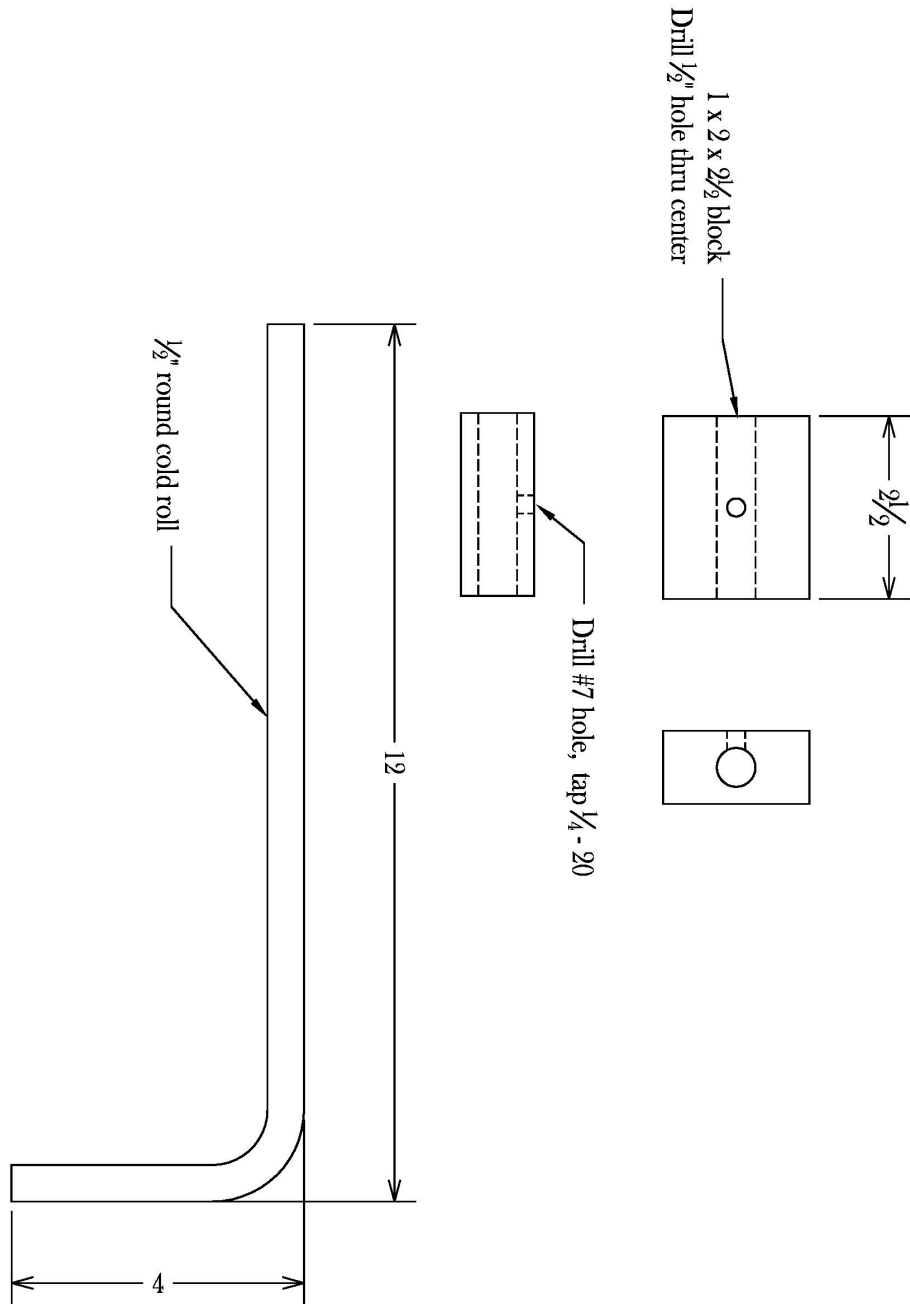

Clinker Breaker

McLellan Blacksmithing
 6961 Horseshoe Bar Road
 Loomis, CA 95650
 (916) 652-5790 Fax (916) 652-5784
 www.McLellanBlacksmithing.com

CBA Firepot
 address

Slide Gate Parts		Sheet Number	000
Date	5-24-16	Revised	0-0-16
Scale	None	Drawn by	John McLellan