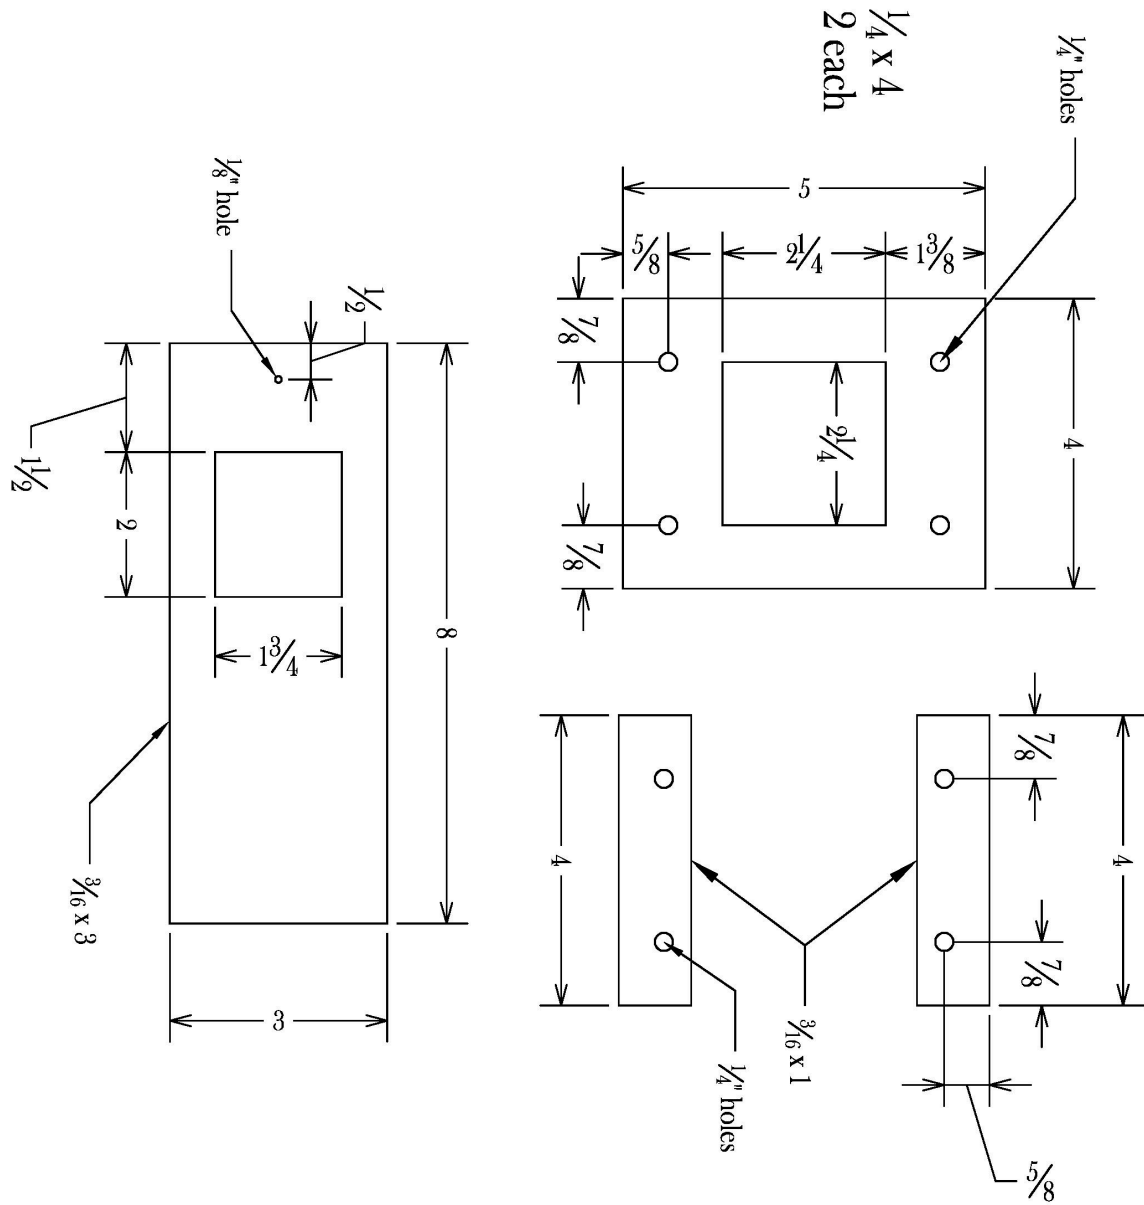

Slide Gate

McLellan Blacksmithing
6961 Horseshoe Bar Road
Loomis, CA 95650
(916) 652-5790 Fax (916) 652-5784
www.McLellanBlacksmithing.com

CBA Firepot
address

Slide Gate Parts		Sheet Number	000
Date	5-24-16	Revised	0-0-16
Scale	None	Drawn by	John McLellan